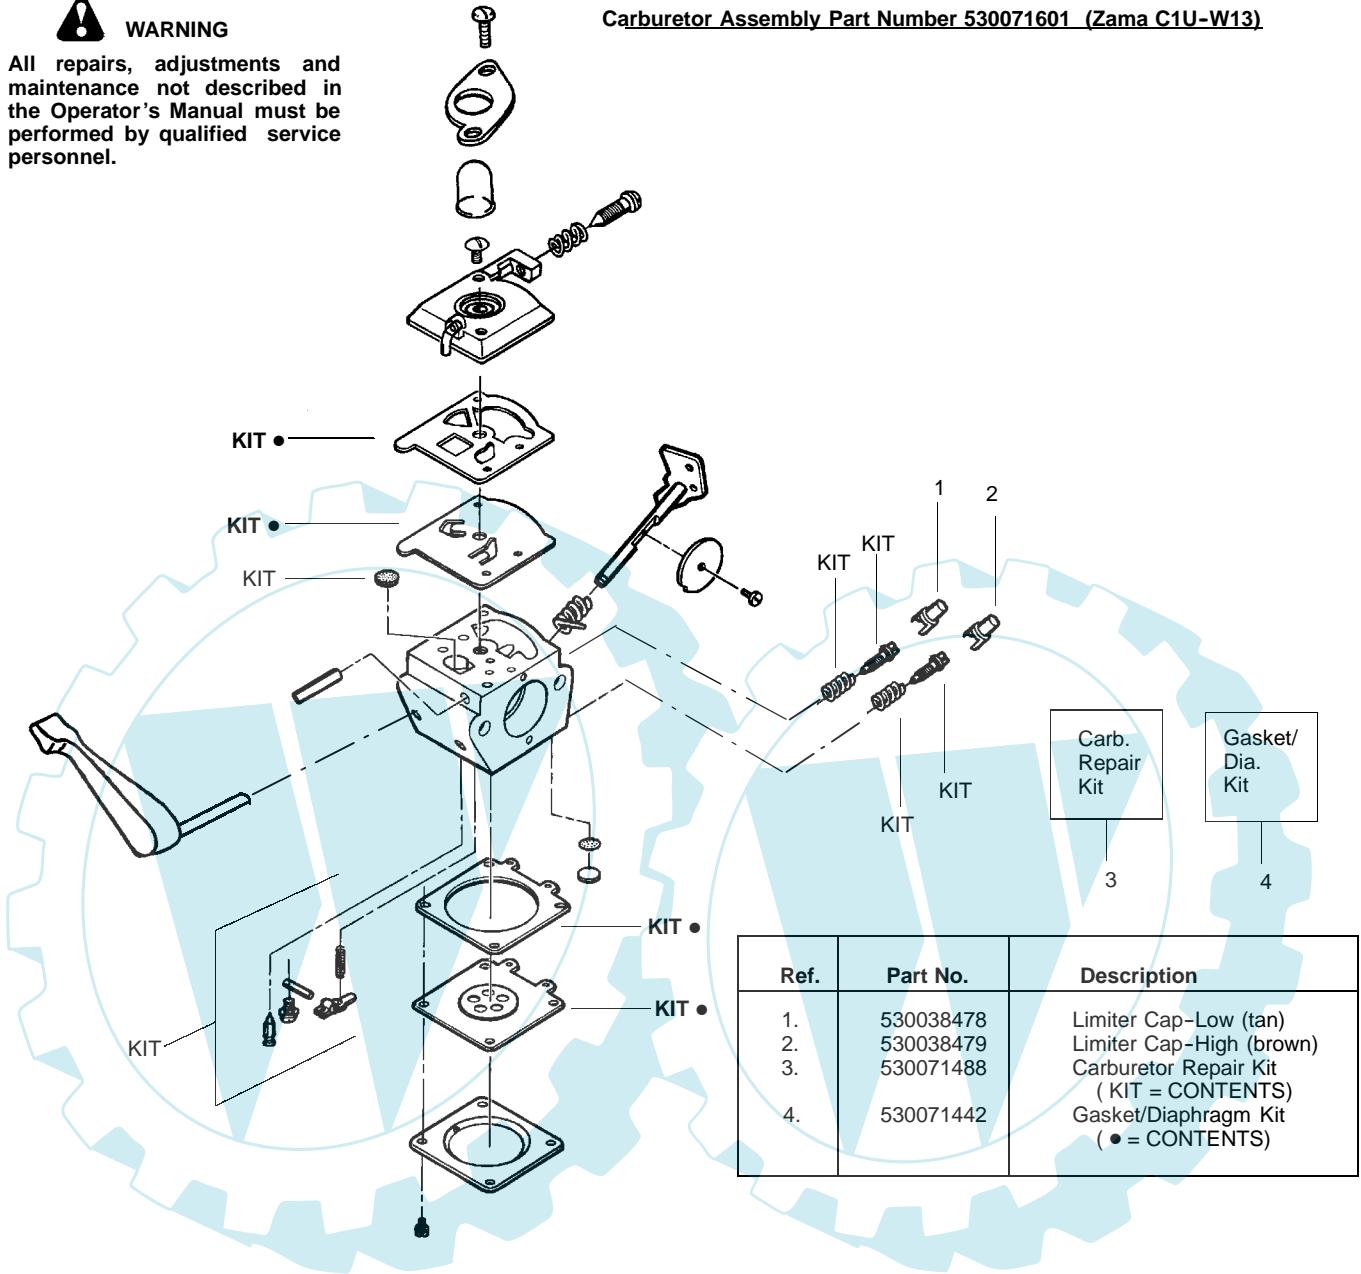

PARTS LIST NO. 530163181		Jonsered PARTS LIST	MODEL(s) HT2121	
DATE 6/06/03	Replaces 530163181 - 11/20/02		Note: Illustration may differ from actual model due to design changes	PAGE NO. 5

WARNING

All repairs, adjustments and maintenance not described in the Operator's Manual must be performed by qualified service personnel.

Carburetor Assembly Part Number 530071601 (Zama C1U-W13)

Ref.	Part No.	Description
1.	530038478	Limiter Cap-Low (tan)
2.	530038479	Limiter Cap-High (brown)
3.	530071488	Carburetor Repair Kit (KIT = CONTENTS)
4.	530071442	Gasket/Diaphragm Kit (● = CONTENTS)