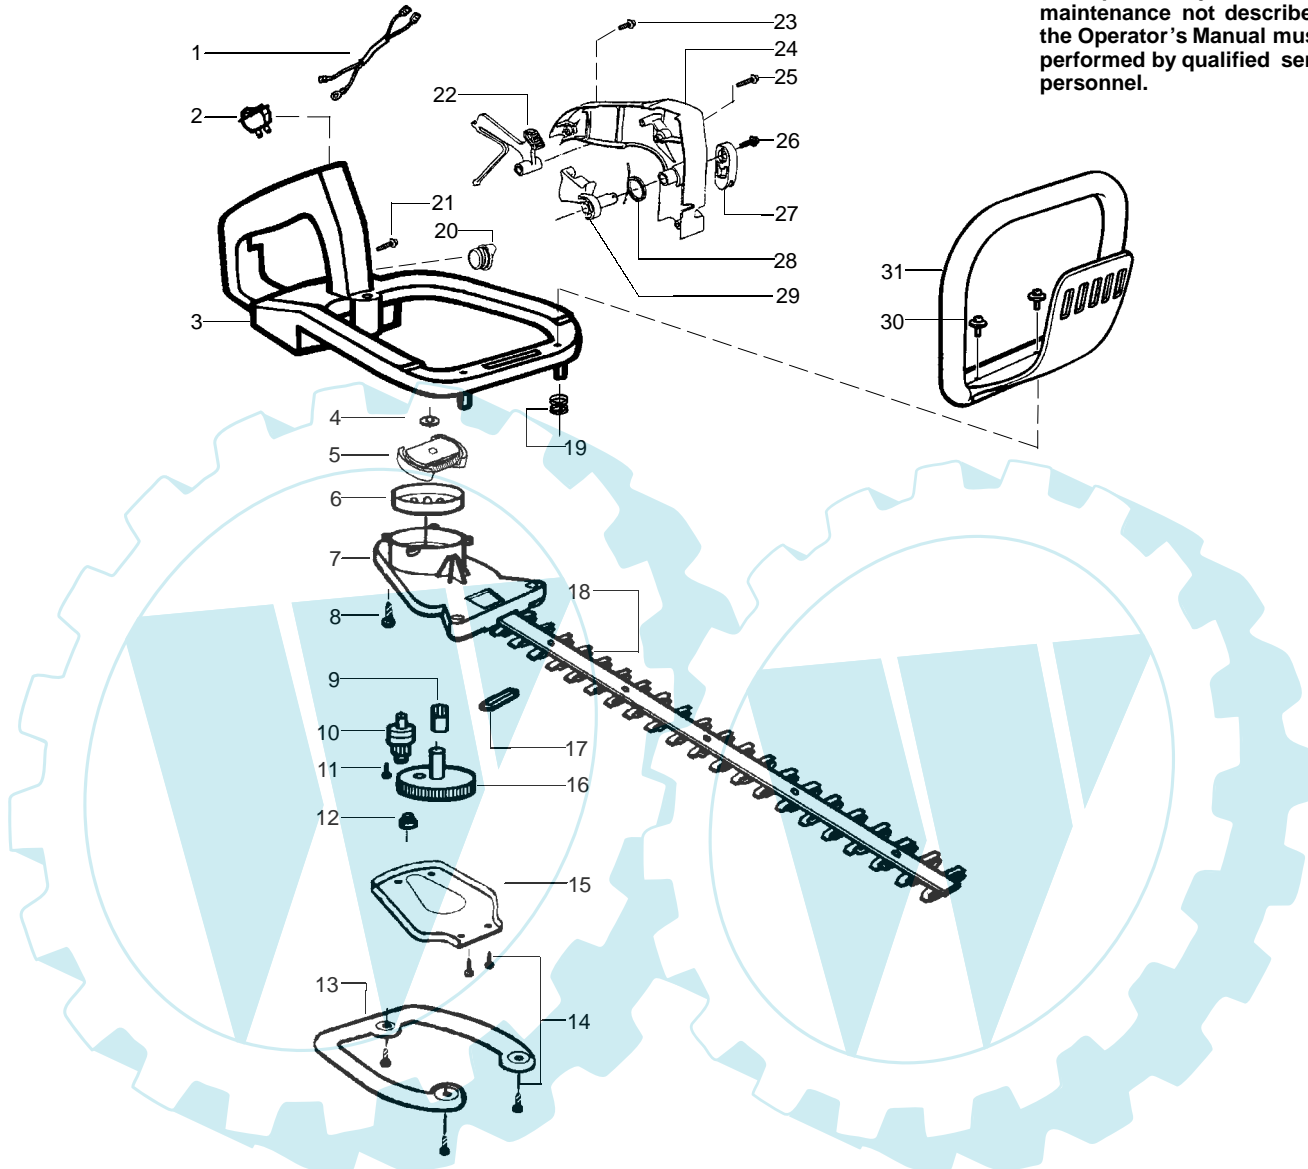

PARTS LIST NO. 530163181		Jonsered PARTS LIST	MODEL(s) HT2121	
DATE 6/06/03	Replaces 530163181 - 11/20/02		Note: Illustration may differ from actual model due to design changes	PAGE NO. 3

TYPE 1

WARNING
All repairs, adjustments and maintenance not described in the Operator's Manual must be performed by qualified service personnel.

Ref.	Part No.	Description	Ref.	Part No.	Description
1.	530054133	Assy-Leadwire/Switch (Incl.#2)	17.	530029948	Seal-Blade (Felt)
2.	530029954	Switch-Ignition	18.	530403228	Assy-Blade 19"
3.	530055763	Assy-Rear Handle & Tank	19.	530029946	Spring
4.	530015828	Washer-Clutch	20.	530036965	Assy-Fuel Cap
5.	530014396	Kit-Clutch Assy.	21.	530015770	Screw
6.	530056069	Assy-Drum	22.	530053900	Lockout-Throttle
7.	530014399	Assy-Gear Box (incl.# 9-11)	23.	530015934	Screw
8.	530015886	Screw	24.	530038305	Cover-Handle
9.	530016013	Bearing-Gear	25.	530015940	Screw
10.	530036228	Assy-Pinion	26.	530015775	Screw
11.	530015805	Screw	27.	530029958	Lever-Trigger
12.	530032121	Bushing-Blade	28.	530036123	Spring-Trigger
13.	530036046	Plate-Isolator	29.	530053884	Trigger
14.	530015934	Screw	30.	530015955	Screw
15.	530029916	Cover-Gear Box Plate	31.	530094992	Handle-Front
16.	530069355	Kit-Drive Gear Ass'y. (Incl. #12)			

✓ = NEW PART NUMBER FOR THIS IPL   ★ = REFER TO THE SERVICE REFERENCE INDICATED FOR MORE INFORMATION. (LOCATED AT END OF IPL)
● = THESE PARTS ARE ILLUSTRATED FOR CLARITY. ORDER COMPLETE ASSEMBLY.