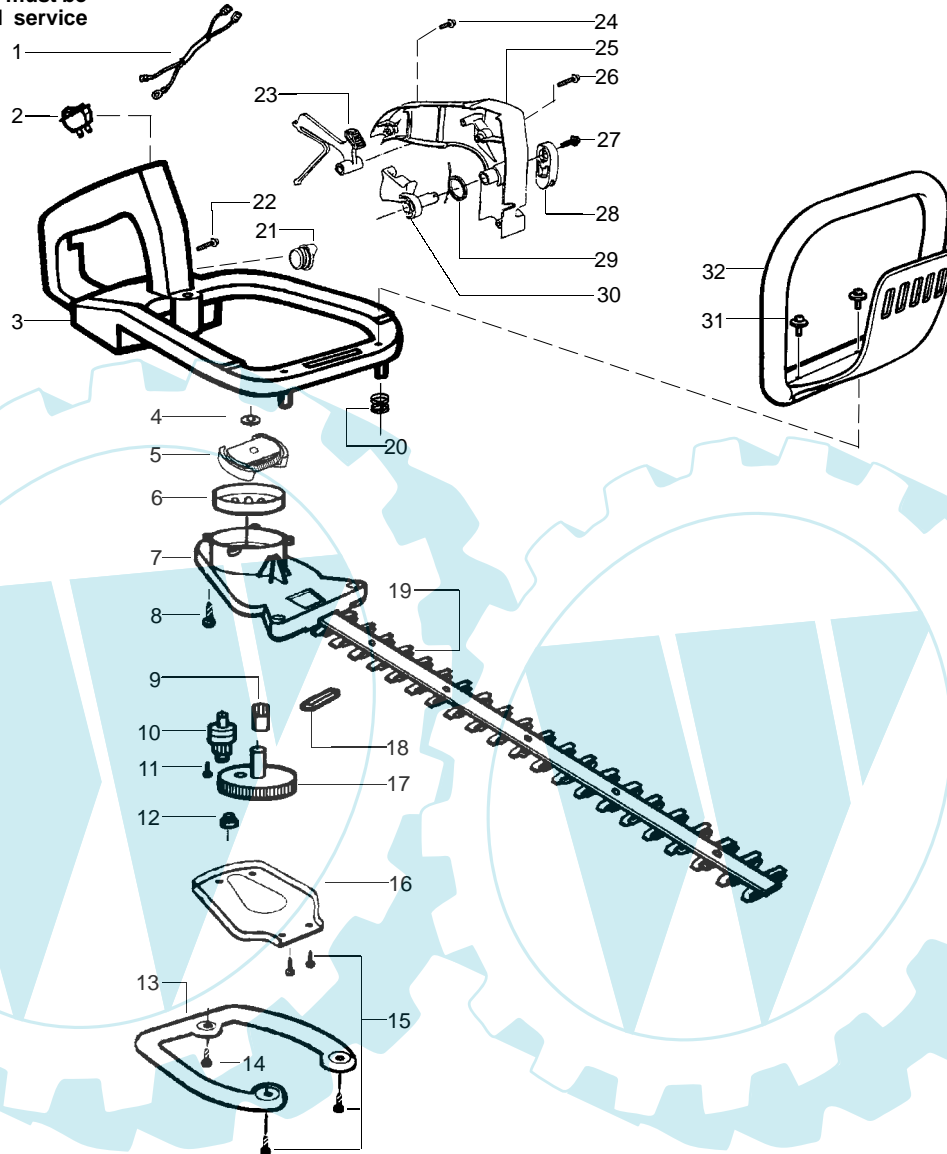

PARTS LIST NO. 530163181		Jonsered PARTS LIST	MODEL(s) HT2121	
DATE 6/06/03	Replaces 530163181 - 11/20/02		Note: Illustration may differ from actual model due to design changes	PAGE NO. 4

WARNING

All repairs, adjustments and maintenance not described in the Operator's Manual must be performed by qualified service personnel.

TYPE 2

Ref.	Part No.	Description	Ref.	Part No.	Description
1.	530054133	Assy-Leadwire/Switch (Incl.#2)	18.	530029948	Seal-Blade (Felt)
2.	530029954	Switch-Ignition	19.	530403228	Assy-Blade 19"
3.	530071656	Assy-Rear Handle & Tank	20.	530029946	Spring
4.	530015828	Washer-Clutch	21.	530014871	Assy-Fuel Cap
5.	530014396	Kit-Clutch Assy.	22.	530015770	Screw
6.	530056069	Assy-Drum	23.	530053900	Lockout-Throttle
7.	530096102	Assy-Gear Box (incl.# 9-11)	24.	530015934	Screw
8.	530015886	Screw	25.	530038305	Cover-Handle
9.	530016013	Bearing-Gear	26.	530015940	Screw
10.	530096009	Assy-Pinion	27.	530015775	Screw
11.	530015805	Screw	28.	530029958	Lever-Trigger
12.	530032121	Bushing-Blade	29.	530036123	Spring-Trigger
13.	530036046	Plate-Isolator	30.	530053884	Trigger
14.	530015849	Screw	31.	530015955	Screw
15.	530015934	Screw	32.	530094992	Handle-Front
16.	530029916	Cover-Gear Box Plate			
17.	530071690	Kit-Drive Gear Ass'y. (Incl. #12)			

✓ = NEW PART NUMBER FOR THIS IPL   * = REFER TO THE SERVICE REFERENCE INDICATED FOR MORE INFORMATION. (LOCATED AT END OF IPL)
● = THESE PARTS ARE ILLUSTRATED FOR CLARITY. ORDER COMPLETE ASSEMBLY.